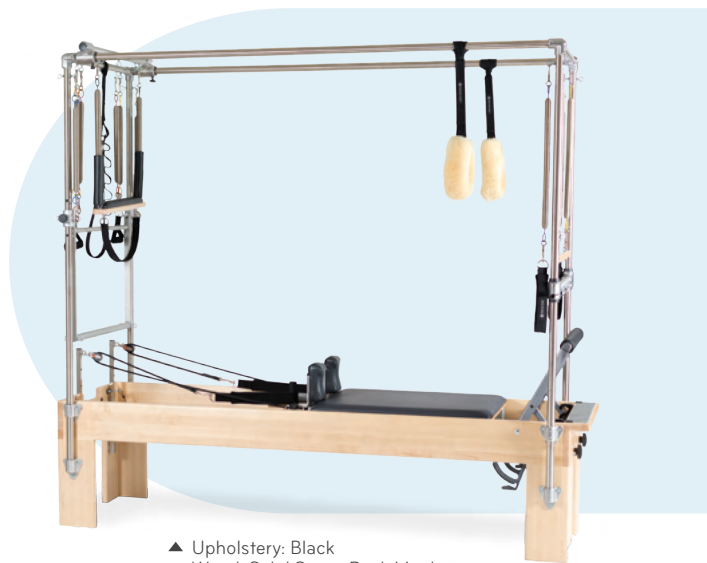

Reformer Trapeze Combination™ (RTC)

Ideal for Reformer and Trapeze work in a limited space. Our Studio Reformer® is combined with a complete Trapeze Table (Cadillac). Converts easily with 2 removable mats, while the carriage stays in place.

▲ Upholstery: Black
Wood: Solid Strata Rock Maple

INCLUDED

- ✓ 12 Signature Trapeze Springs™- Regular: 2 each yellow, blue, red and black. Long: 2 yellow and 2 purple
- ✓ 5 Reformer Signature Springs™: 1 green, 3 red, 1 blue
- ✓ Trapeze Bar with padded spring sleeves, cotton canopy loops (long web, black) and soft lambswool fuzzies
- ✓ 1 pair each: cotton loops, adjustable thigh cuffs and adjustable ankle cuffs
- ✓ Twin mat conversion also acts as floor mat station
- ✓ Anodized aluminum Push-Through-Bar with Slider System adjusts to 3 heights
- ✓ Safety strap and carabiner
- ✓ Standard Sitting Box
- ✓ Padded Footstrap

OPTIONS & UPGRADES

- ✓ Most options and upgrades for the Trapeze Table and Studio Reformer are available for the RTC
- ✓ Choice of frame wood: Select Strata woods

Product	Part #
With Revo Footbar® / Revo Springbar™	15279
With Classic Footbar/ No-Roll Springbar	15339
Limited Lifetime Warranty	

FEATURES

- ✓ Choose frame height to best meet your ergonomic needs: 14" (36cm), 18" (46cm), 24" (61cm)
- ✓ Choice of frame wood: Strata® Rock Maple (standard), Strata® Artisan Maple or other Select Strata® woods
- ✓ Stainless steel canopy with smooth-sliding horizontal and vertical crossbars
- ✓ Retractable metal risers adjust up to 9" (23cm) , allowing for quick mat conversion; risers lock into 4 positions
- ✓ Plastic-tipped butterfly locking knobs on slider bars does not scratch canopy tubing
- ✓ Maple roll-down bar (23"/58cm) with inside hooks
- ✓ CE Approved Medical Device